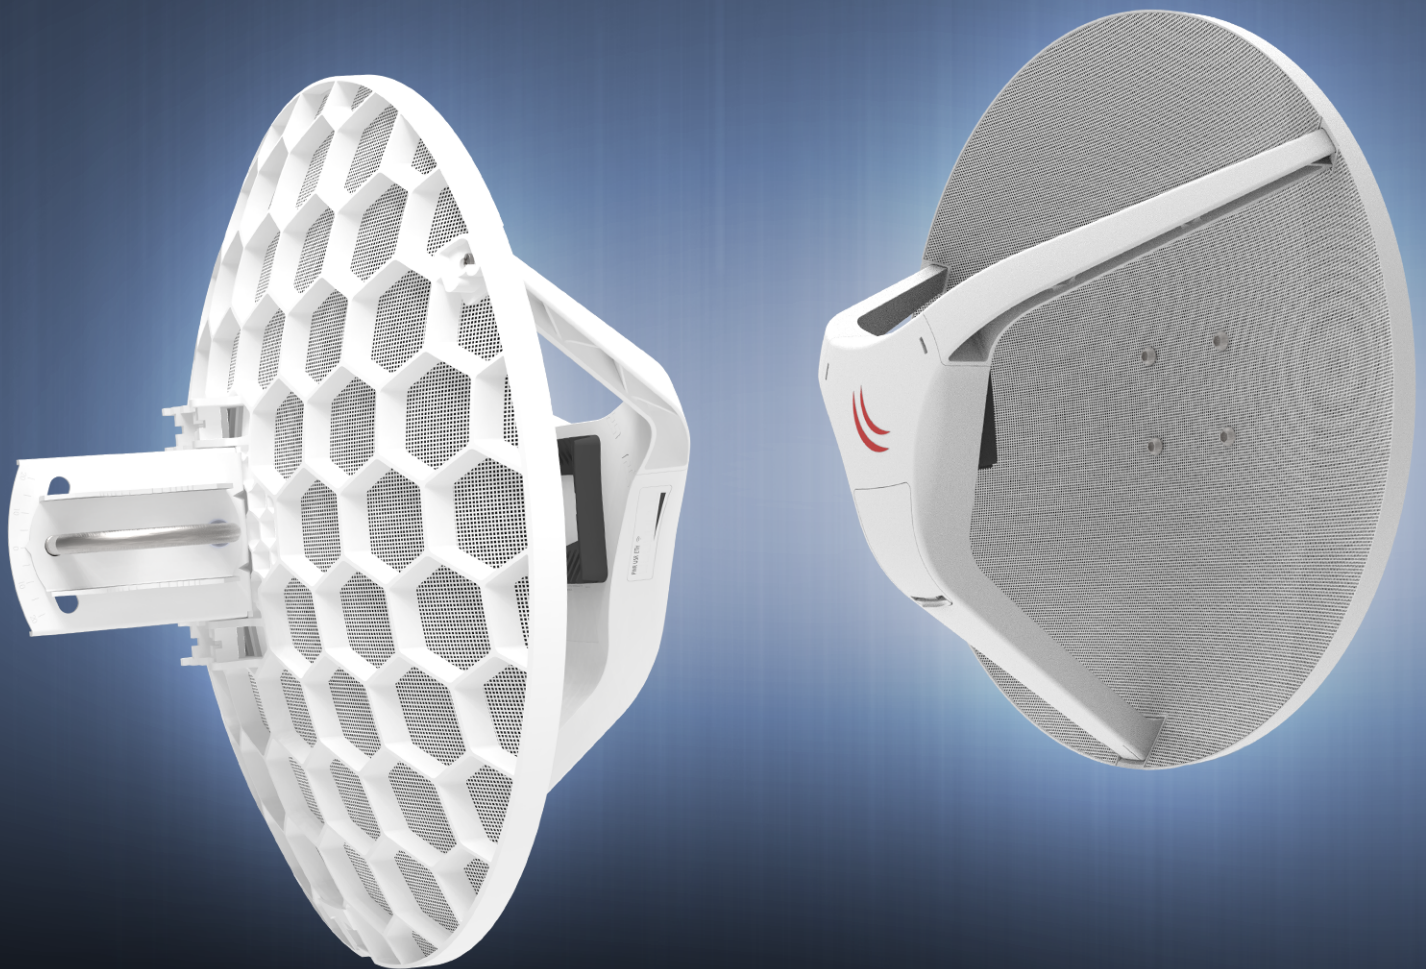

Wireless Wire Dish

1.8 Gb/s aggregate link without cables!

1.8 Gb/s
over wireless

1500m+
range

60 GHz
radio

Gigabit
Ethernet

Paired
Secure Link
preconfigured

Powered by
AF/AT/Passive
PoE

The Wireless Wire Dish offers blazing fast Gigabit speeds for transparent connectivity between two locations, without any sacrifice in your LAN speeds. Simply point the included devices at one another and power them on, they are already preconfigured to connect automatically!

The Wireless Wire Dish works in the 60 GHz spectrum and is not affected by the crowded WiFi frequencies, offering a stable and fast link for distances of 1500 m or more. The kit includes two LHG60G devices that are already paired together with AES encryption, for simple turnkey operation.

Wireless Wire Dish

The Wireless Wire Dish is a ground breaking solution which offers Fiber speed and quality on distances up to 1500 m for a fraction of the price!

This amazing kit makes a secure AES encrypted 60 GHz wireless link that is not affected by the crowded WiFi spectrum, offering a stable and fast link for distances of 1500 meters or more. Simply point the included devices at one another and power them on, they are already preconfigured to connect automatically and will make a 1.8 Gb/s aggregate link.